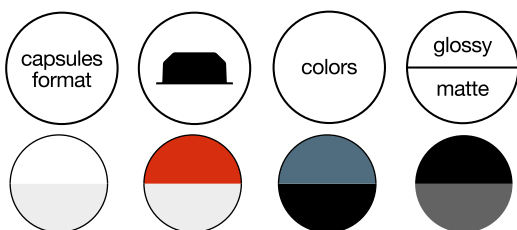

Jukebox

Coffee machine for home use

- Automatic stop function with 2 programmable doses
- Adjustable temperature
- App and Bluetooth connectivity
- Energy-saving mode with programmable shut off
- Warm-up time: 60 seconds
- Water-tank capacity: 0.8 liters
- Used-capsule capacity: 10